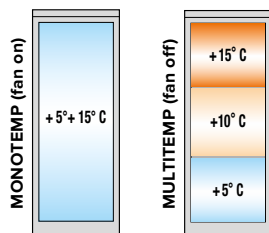

CUVÉE 400 PLUS

Temperatura - Temperature	+5°C +15°C
Gas refrigerante - Refrigerant gas	R600a
Classe climatica - Climate Class	CC1 (25°C-60% R.H.)
Dimensioni (L x p x h) - Sizes (w x d x h)	590 x 629 x 1817 mm
Peso netto - Net weight	69 kg
Peso lordo - Gross weight	77 kg
Volume Netto - Net volume	345 l
Volume Lordo - Gross volume	358 l
Potenza - Power	130 W
Consumo - Consumption	1,55 kWh/24h
Dimensioni imballo (L x p x h) - Packaging sizes (w x d x h)	605 x 655 x 1953 mm
Dati per il trasporto - Transport data (20 ft - 40 ft - 40 hc - 13,60 mt)	27/57/57/76
Ripiani - Shelves	5 rimovibili / removable
Classe energetica - Energy efficiency class	

- ✓ **Vetrina 2 in 1: Mono-multitemp nella stessa vetrina**
  2 in 1 upright display: Mono-multitemp in the same cooler
- ✓ **Ideale per ogni tipo di vino**
  Ideal for any kind of wine
- ✓ **Termostato elettronico interno**
  Internal electronic thermostat

- ✓ **Rispetto ambientale: Gas R600a**
  Environmentally friendly: R600a Gas
- ✓ **Ripiani in legno di rovere trattati anti-muffa**
  Oak wooden shelves with anti-mold treatment

APPROFONDIMENTO - More details

Configurazioni temperatura:
Temperature settings:

Carico massimo bottiglie: 125 "Bordolese"
Max capacity: 125 "Bordeaux" bottles

Evaporatore ventilato a roll bond
Fan assisted roll bond evaporator

Vasca interna in lamiera d'acciaio nera trattata anti corrosione
Internal black anti corrosion treated steel sheet cabinet

- **1x Luce interna verticale a LED**
  1x Vertical internal LED light
- **1x Luce interna orizzontale a LED**
  1x Horizontal internal LED light
- **2 piedini regolabili**
  2 adjustable feet